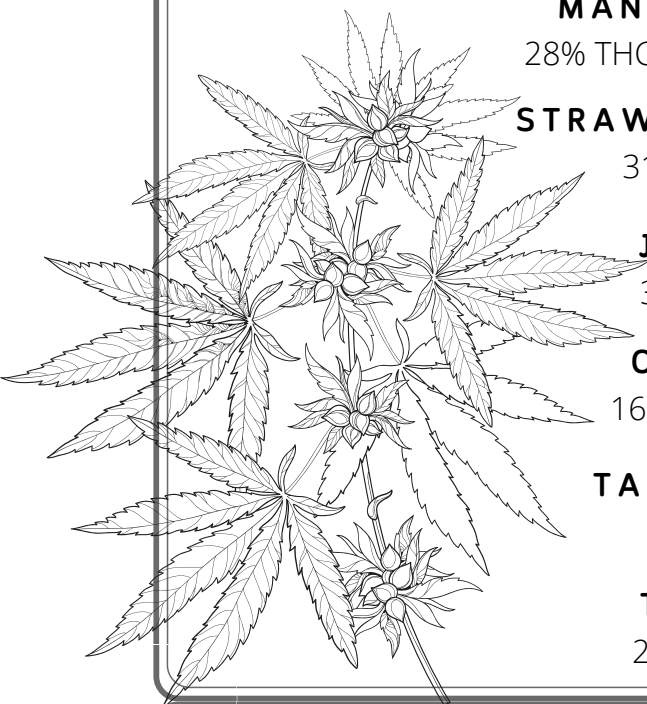

ONE GRAM (1G)

ACAPULCO GOLD | 11

25% THC | Jonny Chronic

MANDARIN COOKIE | 10

30% THC | Weed Me

COLD CREEK KUSH | 9

25% THC | Redecan