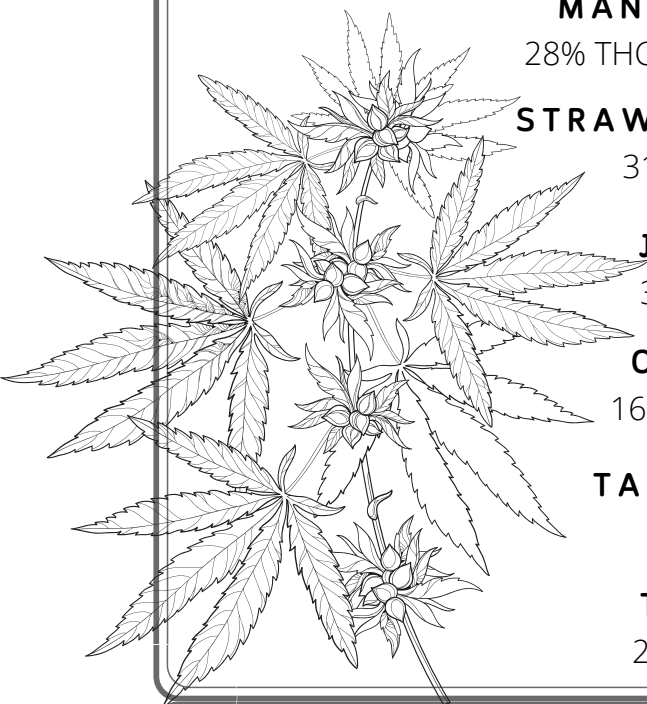

24% THC | -Jonny Chronic

ONE GRAM (1G)

ACAPULCO GOLD | 11

25% THC | Jonny Chronic

MANDARIN COOKIE | 10

30% THC | Weed Me

COLD CREEK KUSH | 9

25% THC | Redecan