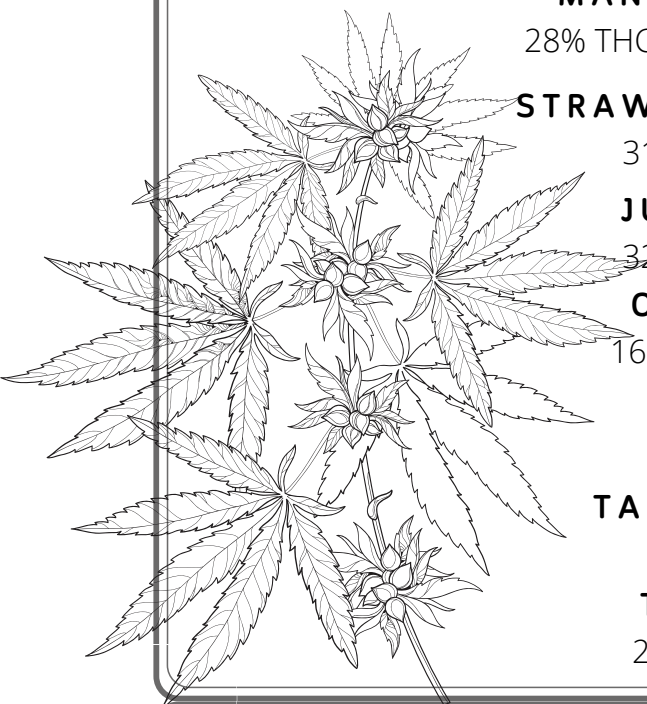

### ONE GRAM (1G)

**ACAPULCO GOLD | 11**

25% THC | Jonny Chronic

**MANDARIN COOKIE | 10**

30% THC | Weed Me

**COLD CREEK KUSH | 9**

25% THC | Redecan